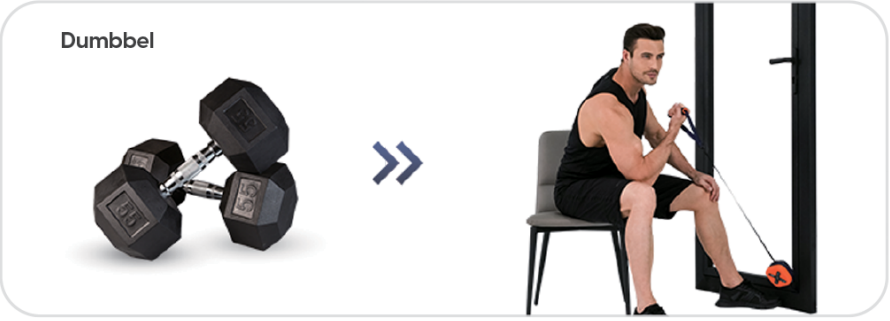

XPLORE PUMP

Smart Gym In Your
Pocket

All-in-one portable fitness machine
weighing only 700g.

Adjustable
resistance
from 2-20kg

Fun fitness
games

Free exercise
tutorials with
customization

Your 24-Hour Portable Gym

Switches to Six Training Modes in one second

Rowing Mode

It's a magnetic resistance rowing machine that maintains a dynamic balance between power consumption & self-generated power. Also, use it for rehabilitation training and strength testing.

Concentric Mode

The cable requires more force to pull than to retract, aiming to boost muscle strength and explosiveness.

Chain Mode

As you pull the rope, the resistance gradually increases until it reaches a maximum and stays constant.

Power Generation Mode

It maximizes the efficiency of converting kinetic energy into electrical energy to change PUMP.

Rejuvenate Your Body Anytime, Anywhere.

Magnetic Resistance Foldable Rowing Machine

The rowing machine frame has a net weight of 12.5KG and occupies only 0.3 m² after folding