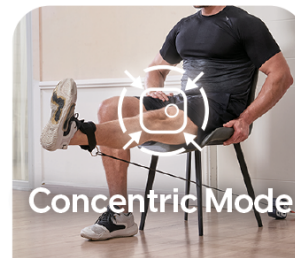

XPLORE PUMP

Smart Gym In Your
Pocket

All-in-one portable fitness machine
weighing only 700g.

Adjustable
resistance
from 2-20kg

Fun fitness
games

Free exercise
tutorials with
customization

Your 24-Hour Portable Gym

Switches to Six Training Modes in one second

Rowing Mode

It's a magnetic resistance rowing machine that maintains a dynamic balance between power consumption & self-generated power. Also, use it for rehabilitation training and strength testing.

Standard Mode

The resistance experienced when pulling and retracting the rope remains consistent, making it suitable for daily training sessions.

Eccentric Mode

The force required to pull the cable is lower than needed to retract it, which encourages muscle growth and improves muscular endurance.

Concentric Mode

The cable requires more force to pull than to retract, aiming to boost muscle strength and explosiveness.

Chain Mode

As you pull the rope, the resistance gradually increases until it reaches a maximum and stays constant.