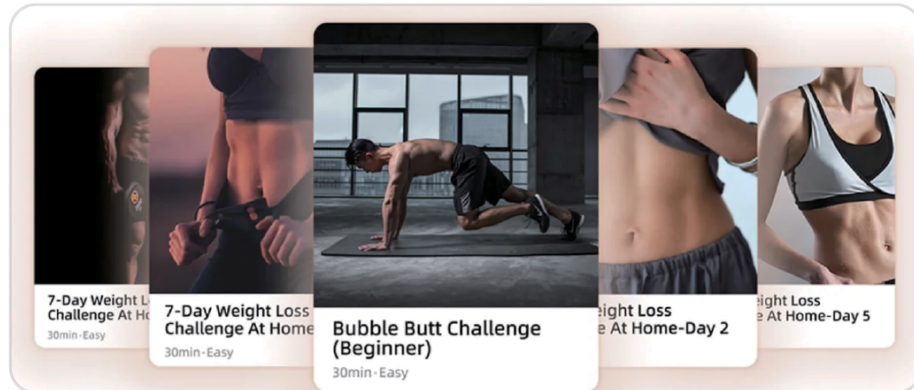

Switches to Six Training Modes in one second

Rowing Mode

It's a magnetic resistance rowing machine that maintains a dynamic balance between power consumption & self-generated power. Also, use it for rehabilitation training and strength testing.

Power Generation Mode

It maximizes the efficiency of converting kinetic energy into electrical energy to change PUMP.

Rejuvenate Your Body Anytime, Anywhere.

Magnetic Resistance Foldable Rowing Machine

The rowing machine frame has a net weight of 12.5KG and occupies only 0.3 m² after folding

An ordinary rowing machine weighs about 35KG and occupies about 2 m²

Free Courses Continuously Updated

Goal focused and customised courses.

Emergency Reverse Charging

It can be used as an emergency power bank for mobile phones, supporting up to 10W recoil.