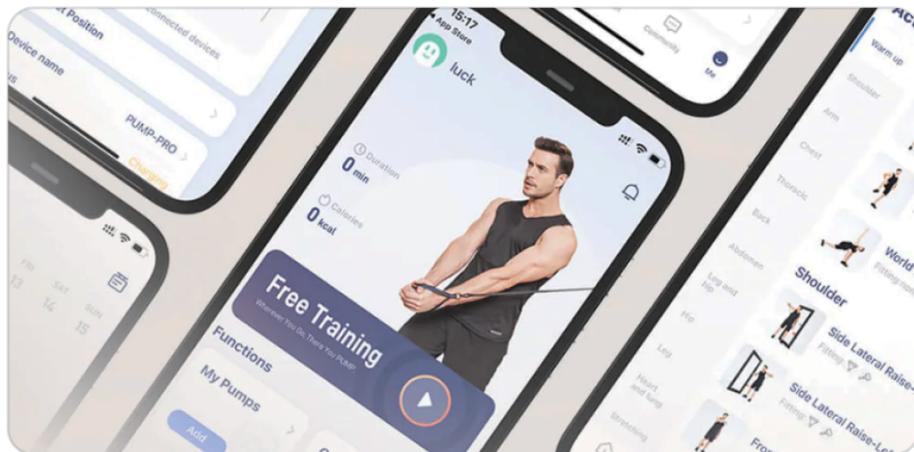

Switches to Six Training Modes in one second

Rowing Mode

It's a magnetic resistance rowing machine that maintains a dynamic balance between power consumption & self-generated power. Also, use it for rehabilitation training and strength testing.

An ordinary rowing machine weighs about 35KG and occupies about 2 m²

Free Courses Continuously Updated

Goal focused and customised courses.

Emergency Reverse Charging

It can be used as an emergency power bank for mobile phones, supporting up to 10W recoil.

Smart APP Vibrant Community

Data visualization, recording the training process in real time.

Fun Fitness

Play engaging games and workout to take out the monotony from your routines.

Rich Accessories

Pull Rope Handle

Hold with either one hand or both hands for a flexible workout

Door Anchor

Anchors to any doorway, chair, and even your ankle

Ankle strap

Attach to the ankle for the complete glute and leg exercises

Loop Strap