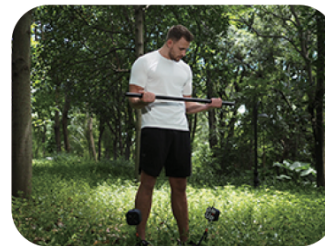

XPLORE PUMP

Smart Gym In Your
Pocket

All-in-one portable fitness machine
weighing only 700g.

Adjustable
resistance
from 2-20kg

Fun fitness
games

Free exercise
tutorials with
customization

Your 24-Hour Portable Gym

Switches to Six Training Modes in one second

Rowing Mode

It's a magnetic resistance rowing machine that maintains a dynamic balance between power consumption & self-generated power. Also, use it for rehabilitation training and strength testing.

Standard Mode

The resistance experienced when pulling and retracting the rope remains consistent, making it suitable for daily training sessions.

Eccentric Mode

The force required to pull the cable is lower than needed to retract it, which encourages muscle growth and improves muscular endurance.

Concentric Mode

The cable requires more force to pull than to retract, aiming to boost muscle strength and explosiveness.

Chain Mode

As you pull the rope, the resistance gradually increases until it reaches a maximum and stays constant.