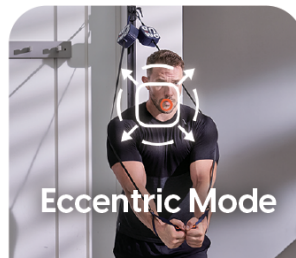

Switches to Six Training Modes in one second

Rowing Mode

It's a magnetic resistance rowing machine that maintains a dynamic balance between power consumption & self-generated power. Also, use it for rehabilitation training and strength testing.

Standard Mode

The resistance experienced when pulling and retracting the rope remains consistent, making it suitable for daily training sessions.

Eccentric Mode

The force required to pull the cable is lower than needed to retract it, which encourages muscle growth and improves muscular endurance.

Concentric Mode

The cable requires more force to pull than to retract, aiming to boost muscle strength and explosiveness.

Chain Mode

As you pull the rope, the resistance gradually increases until it reaches a maximum and stays constant.