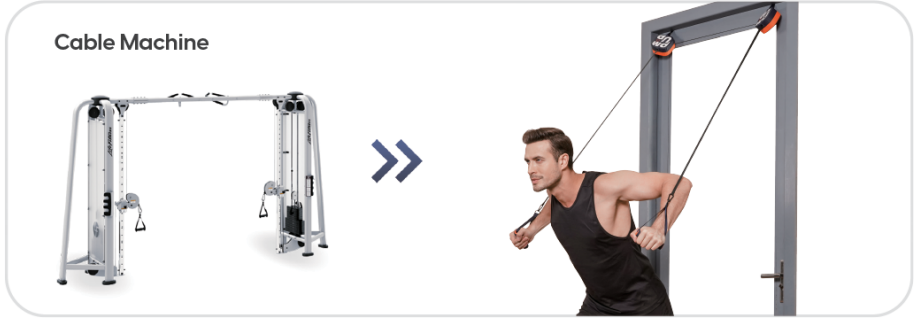

Rejuvenate Your Body Anytime, Anywhere.