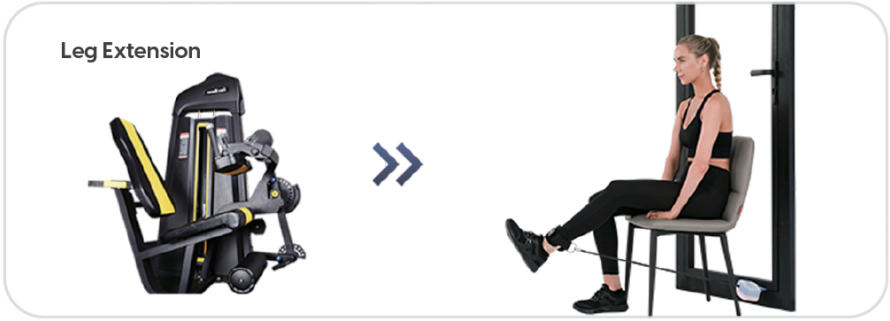

Switches to Six Training Modes in one second

Rowing Mode

It's a magnetic resistance rowing machine that maintains a dynamic balance between power consumption & self-generated power. Also, use it for rehabilitation training and strength testing.

Standard Mode

The resistance experienced when pulling and retracting the rope remains consistent, making it suitable for daily training sessions.

Eccentric Mode

The force required to pull the cable is lower than needed to retract it, which encourages muscle growth and improves muscular endurance.

Concentric Mode

The cable requires more force to pull than to retract, aiming to boost muscle strength and explosiveness.

Chain Mode

As you pull the rope, the resistance gradually increases until it reaches a maximum and stays constant.

Power Generation Mode

It maximizes the efficiency of converting kinetic energy into electrical energy to change PUMP.

Rejuvenate Your Body Anytime, Anywhere.

Magnetic Resistance Foldable Rowing Machine

The rowing machine frame has a net weight of 12.5KG and occupies only 0.3 m² after folding