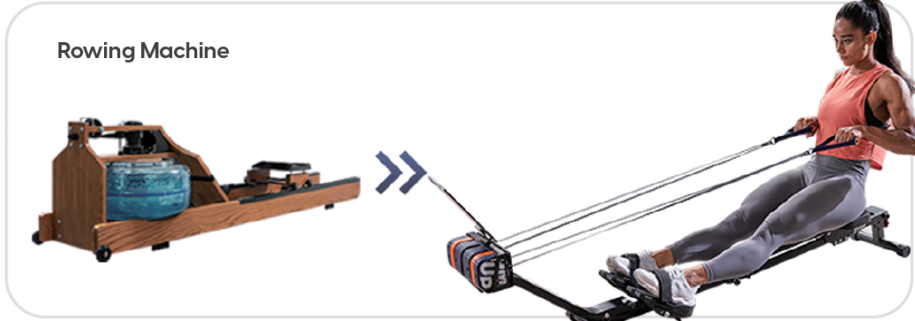

Switches to Six Training Modes in one second

Rowing Mode

It's a magnetic resistance rowing machine that maintains a dynamic balance between power consumption & self-generated power. Also, use it for rehabilitation training and strength testing.

Standard Mode

The resistance experienced when pulling and retracting the rope remains consistent, making it suitable for daily training sessions.

Eccentric Mode

The force required to pull the cable is lower than needed to retract it, which encourages muscle growth and improves muscular endurance.

Concentric Mode

The cable requires more force to pull than to retract, aiming to boost muscle strength and explosiveness.

Chain Mode

As you pull the rope, the resistance gradually increases until it reaches a maximum and stays constant.

Power Generation Mode

It maximizes the efficiency of converting kinetic energy into electrical energy to change PUMP.

Rejuvenate Your Body Anytime, Anywhere.

Magnetic Resistance Foldable Rowing Machine

The rowing machine frame has a net weight of 12.5KG and occupies only 0.3 m² after folding